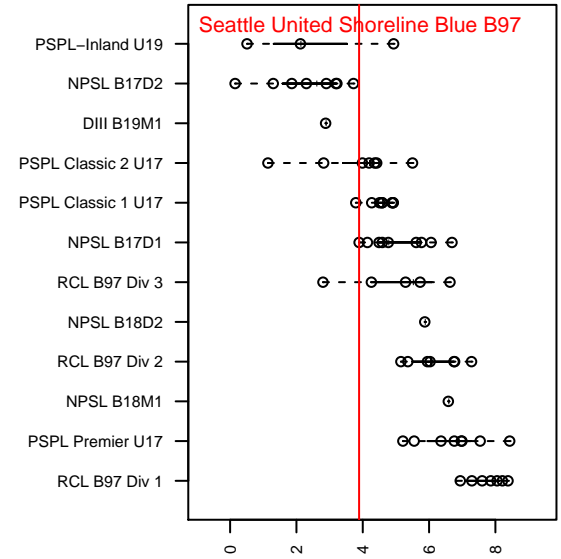

Seattle United Shoreline Blue B97

Seattle United Regional
 Shoreline, WA
 B97 total strength=1455
 attack=12.45 defense=7.53
 fall league = NPSL B17D1

alt names used:
 75 Seattle United/Shoreline B97 Blue
 SEATTLE UNITED SHORELINE B97 BLUE ()
 Seattle United Shoreline B97 Blue
 Seattle United SH B97 Blue
 Seattle United SH B97 Blue

Venues played:
 2014 Baker Blast U16-17
 2014 Crossfire Select Cup BU17 Gold
 2014 Bigfoot Gold U17
 2014 NPSL B17D1
 2014 Founders Cup B97

Seattle United Shoreline Blue B97
 Dots are actual minus expected GF (blue circles) and GA (red triangles).
 Blue line is smoothed change in attack strength. Red is smoothed change in defense strength.

**attack and defense variance (black dot)
relative to other teams
and top 10 in region**

**attack and defense rating
relative to others at age
and all opponents in last 13 months**

Performance relative to 13 month average