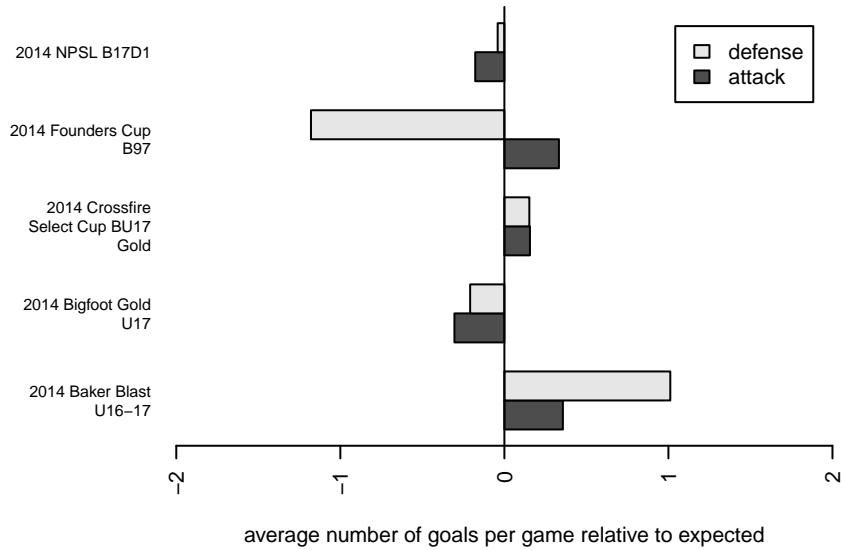

Seattle United Shoreline Blue B97

Seattle United Regional
 Shoreline, WA
 B97 total strength=1455
 attack=12.45 defense=7.53
 fall league = NPSL B17D1

alt names used:
 75 Seattle United/Shoreline B97 Blue
 SEATTLE UNITED SHORELINE B97 BLUE ()
 Seattle United Shoreline B97 Blue
 Seattle United SH B97 Blue
 Seattle United SH B97 Blue

Venues played:
 2014 Baker Blast U16-17
 2014 Crossfire Select Cup BU17 Gold
 2014 Bigfoot Gold U17
 2014 NPSL B17D1
 2014 Founders Cup B97

Seattle United Shoreline Blue B97
 Dots are actual minus expected GF (blue circles) and GA (red triangles).
 Blue line is smoothed change in attack strength. Red is smoothed change in defense strength.

**attack and defense variance (black dot)
relative to other teams
and top 10 in region**

**attack and defense rating
relative to others at age
and all opponents in last 13 months**

Performance relative to 13 month average